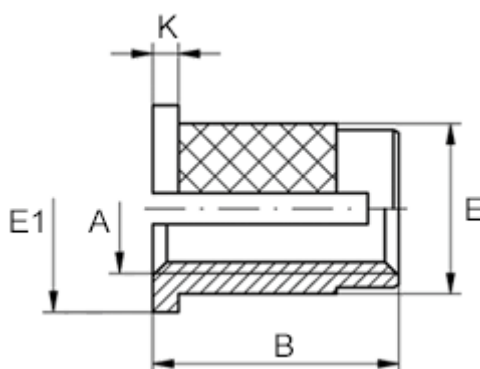

Data Sheet

Article number: 12842000035800
Description: KLEE-coil 842 000 035.800
M3,5 Brass

Measures

Female thread A	= M3,5
Flange diameter E1	= 6.0
Flange height	= 1.0
Length B	= 6.0
Min distance to edge	= 4.0
Outer diameter E	= 5.00
Recommended bore diameter	= 4.7 to 4.8